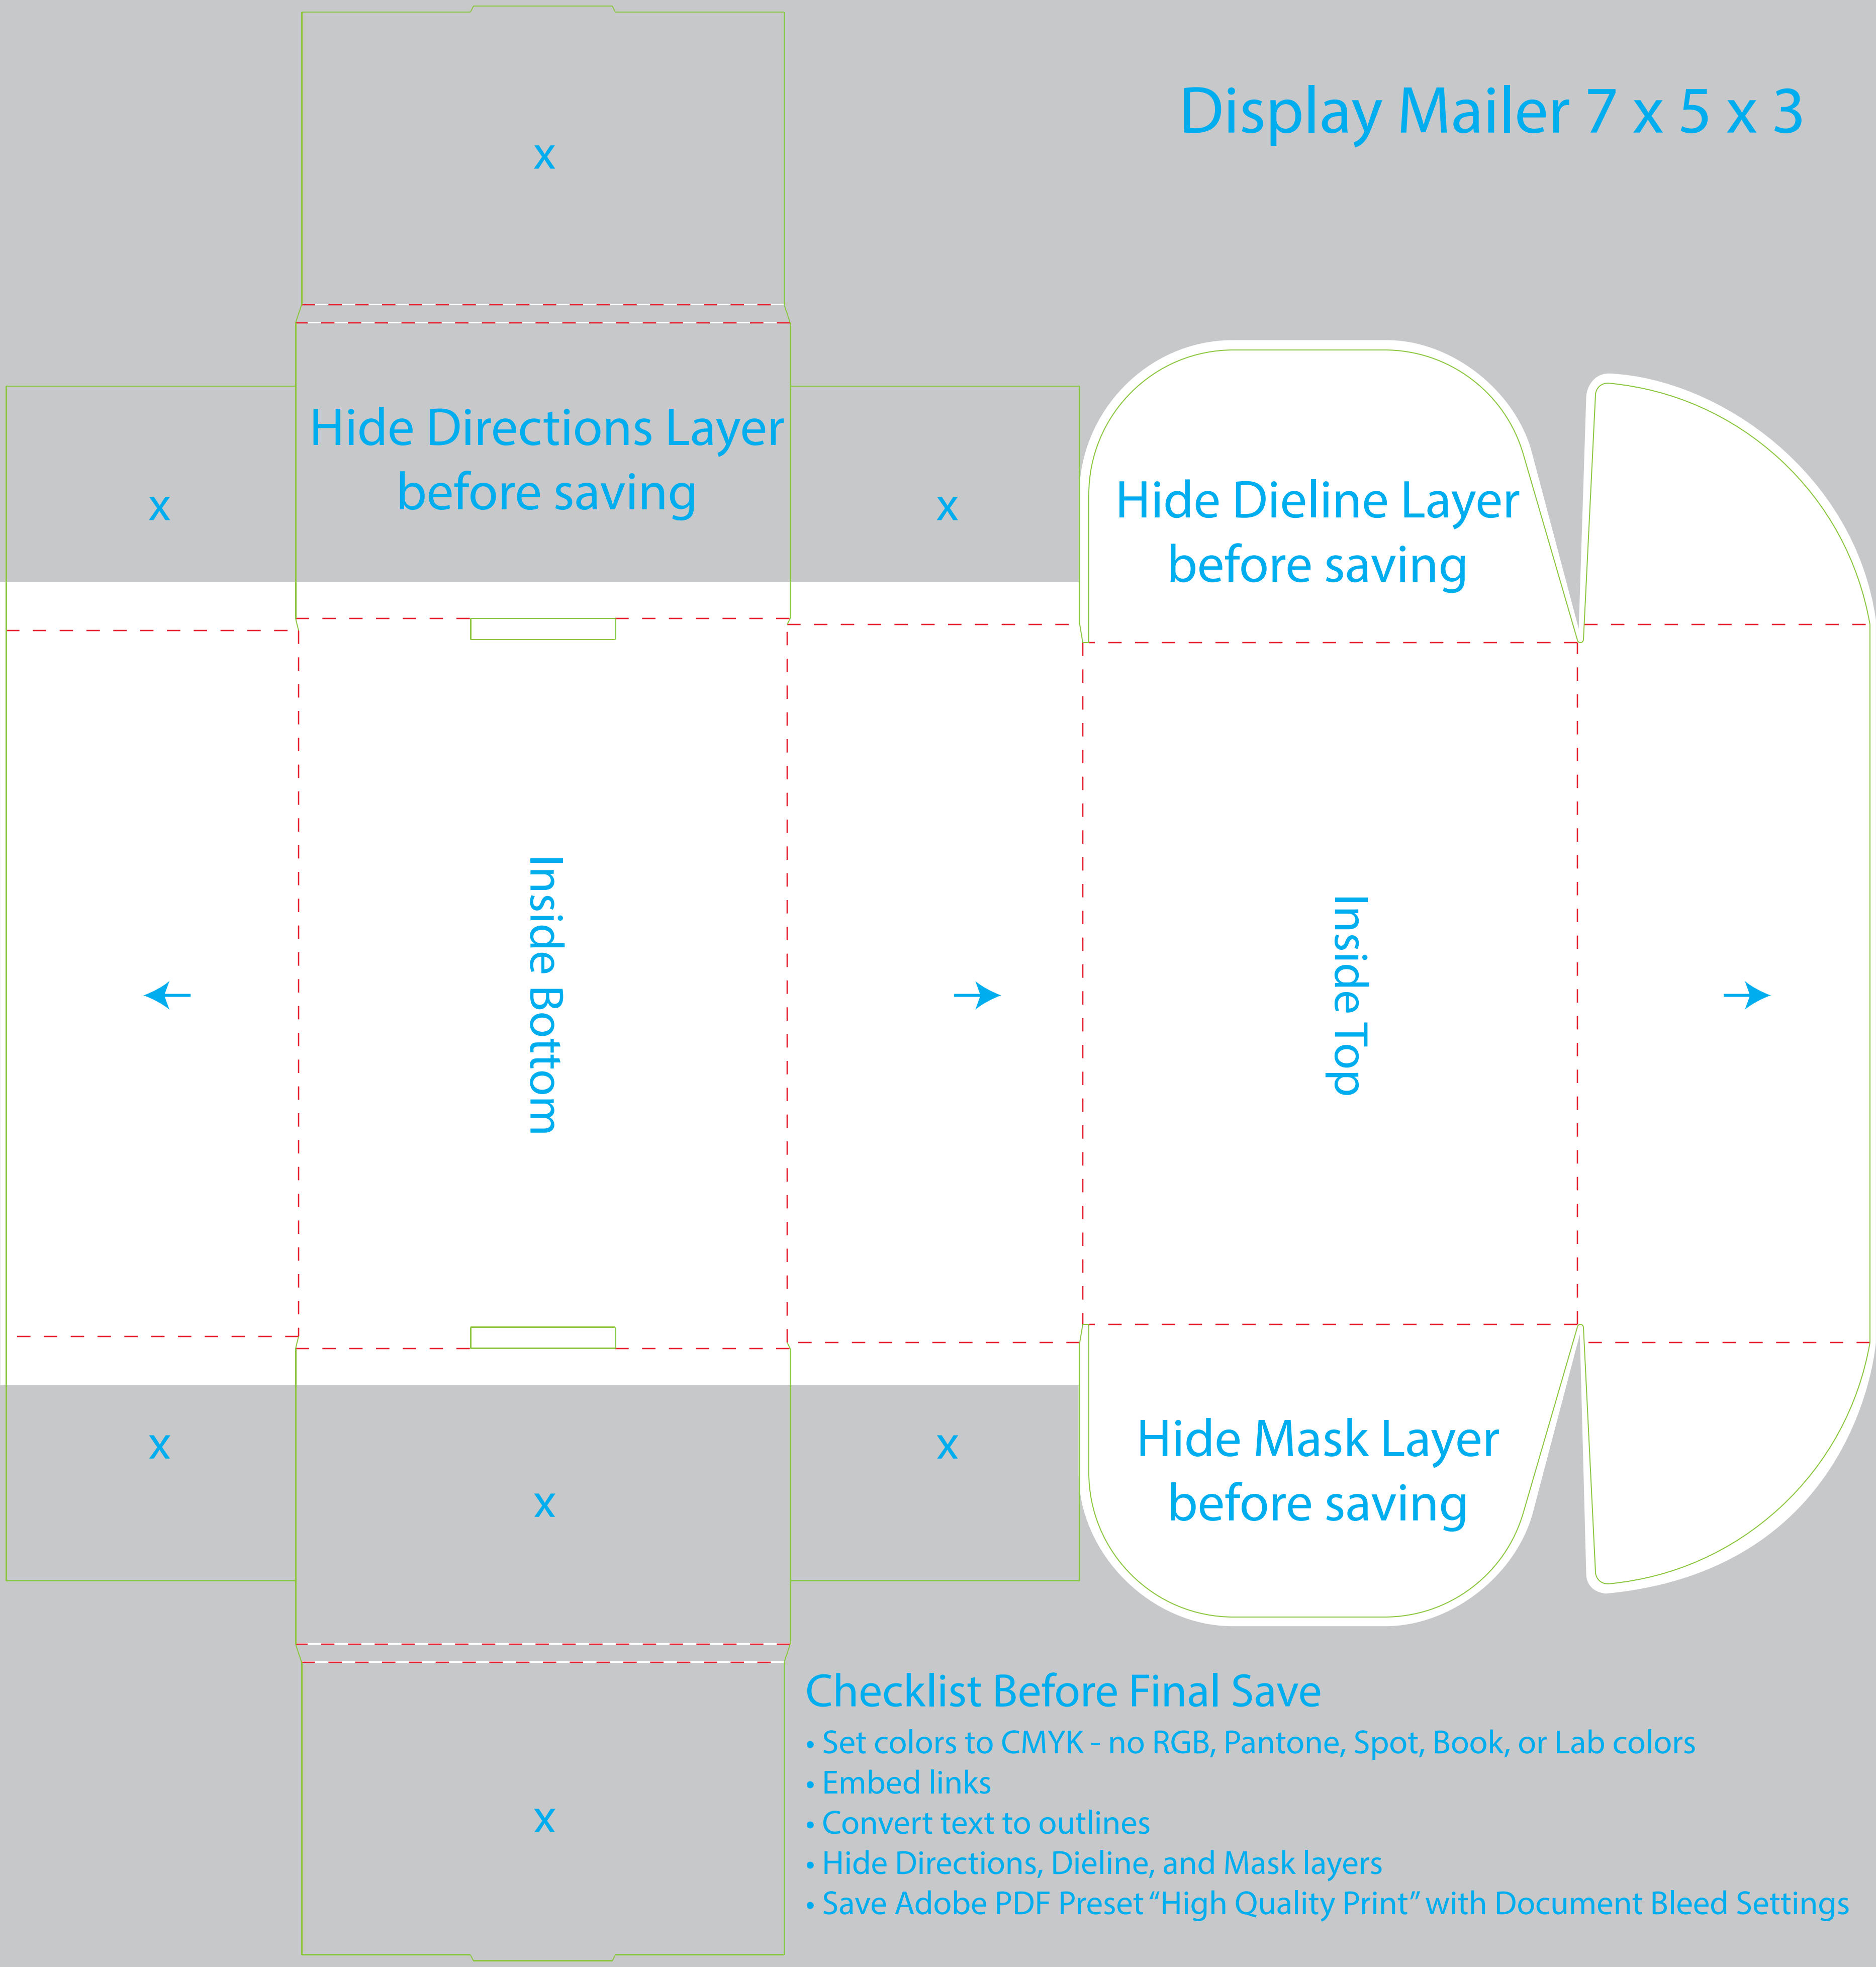

Display Mailer 7 x 5 x 3

x

Hide Directions Layer
before saving

x

x

Hide Dieline Layer
before saving

Inside Bottom

Inside Top

x

x

x

Hide Mask Layer
before saving

x

Checklist Before Final Save

- Set colors to CMYK - no RGB, Pantone, Spot, Book, or Lab colors
- Embed links
- Convert text to outlines
- Hide Directions, Dieline, and Mask layers
- Save Adobe PDF Preset "High Quality Print" with Document Bleed Settings